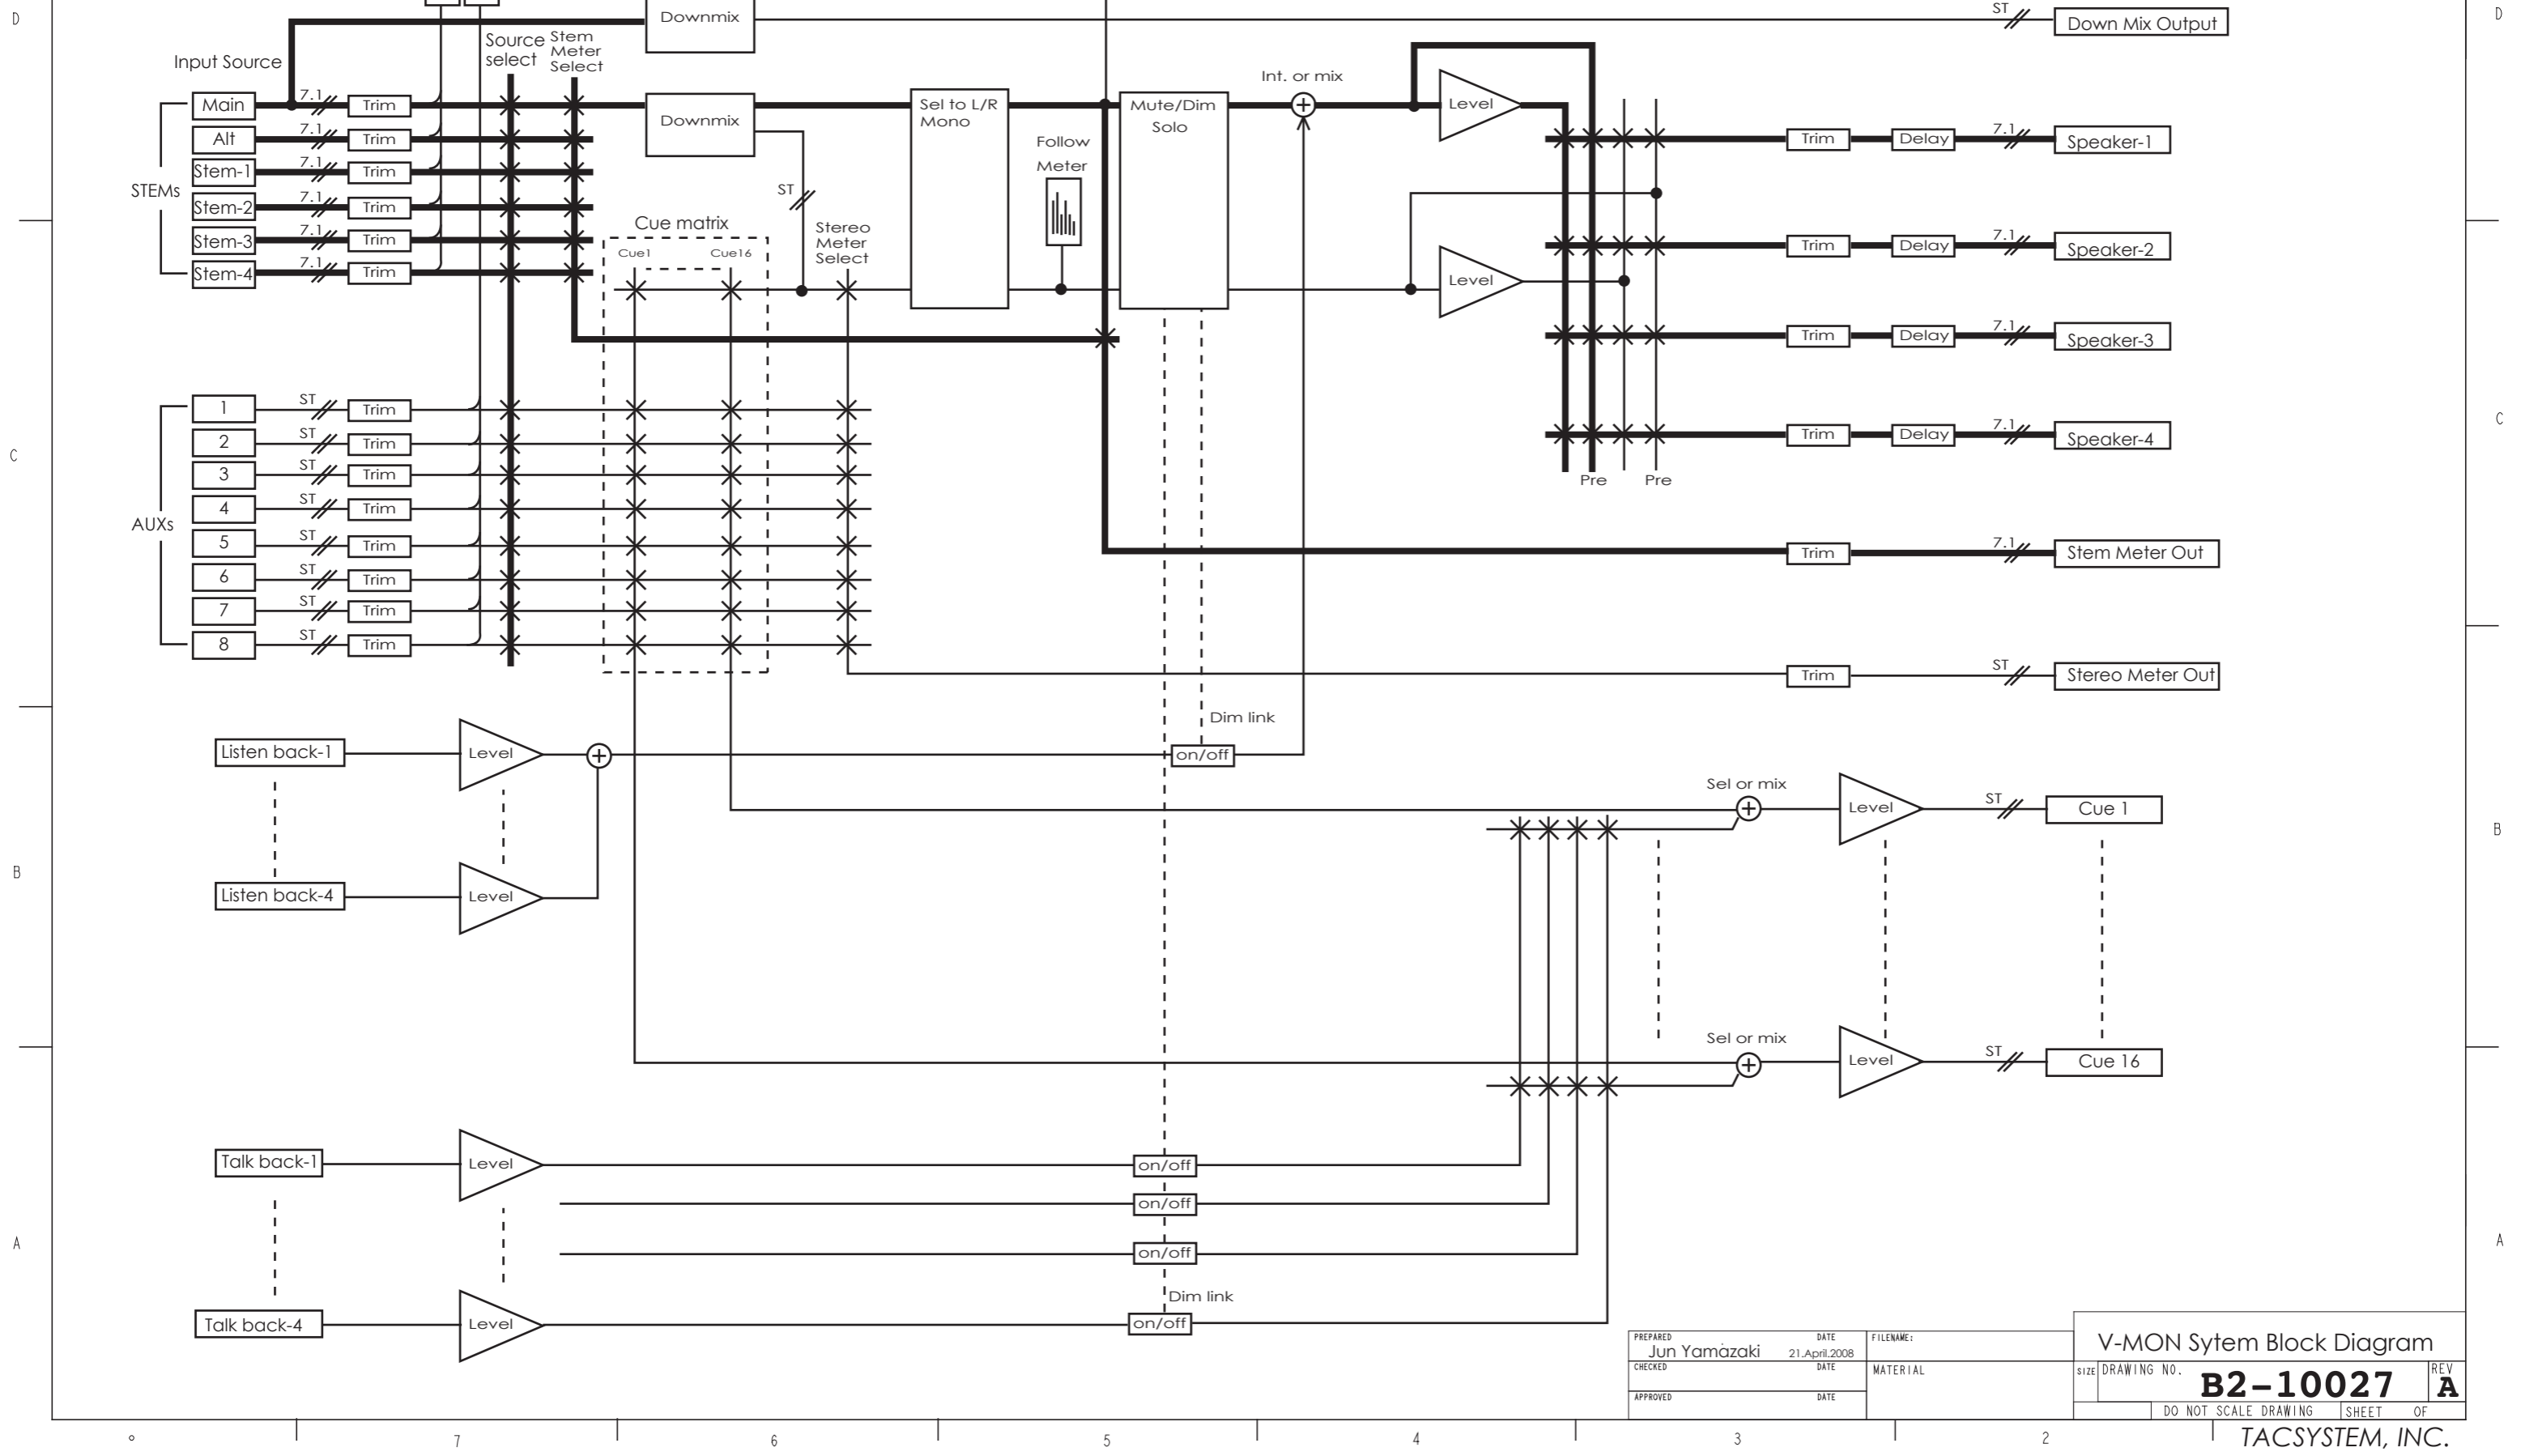

REVISIONS			
REV	DESCRIPTION	DATE	APPROVED
A	Modify Sel to L/R, mono, Mute/Dim, Solo to Down mix bus	26.April.2008	Jun Yamazaki
2			
3			
4			

V-MON (Virtual Monitor Controller plug-in) Block Diagram

PREPARED Jun Yamazaki	DATE 21.April.2008	FILENAME:
CHECKED	DATE	MATERIAL
APPROVED	DATE	

V-MON Sytem Block Diagram	
SIZE DRAWING NO.	REV
<b>B2-10027</b>	<b>A</b>
DO NOT SCALE DRAWING	SHEET OF